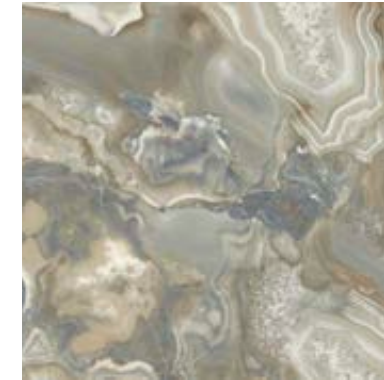

# ICONIC Agata Green

**GRES PORCELLANATO COLORATO IN MASSA**  
COLOURED BODY PORCELAIN STONEWARE

**RETTIFICATO**  
RECTIFIED

60x120 | 24"x48"

60x60 | 24"x24"

**ABBINABILE A:**  
MATCHING WITH:

**ICONIC**  
Stellaris Green