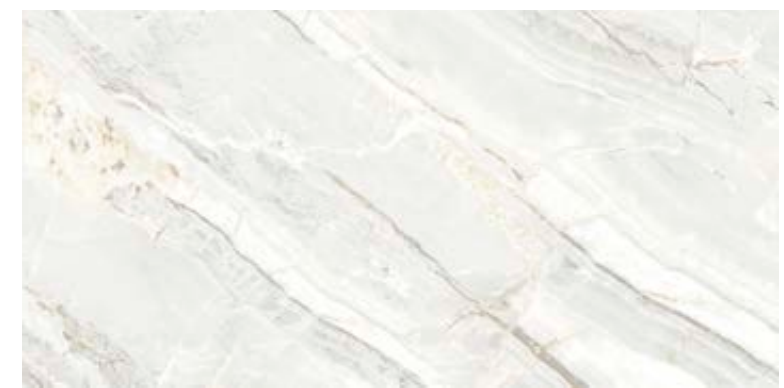

RETTIFICATO RECTIFIED

60x120 | 24"x48"