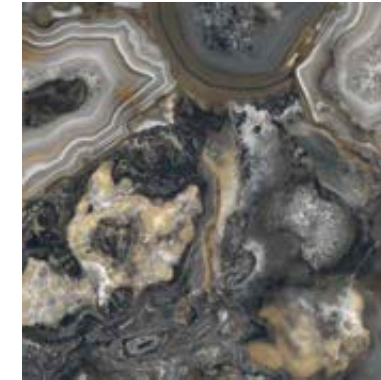

# ICONIC | Agata Black

GRES PORCELLANATO COLORATO IN MASSA  
COLOURED BODY PORCELAIN STONEWARE

RETTIFICATO  
RECTIFIED

60x120 | 24"x48"

60x60 | 24"x24"

WALL | **ICONIC | AGATA BLACK**  
60x120 | 24"x48"

FLOOR | **ESSENCE | MATERIA URBAN**  
60x120 | 24"x48"