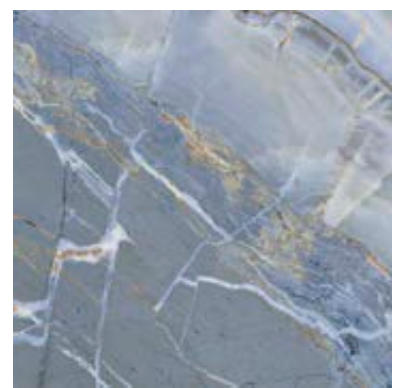

60x60 | 24"x24"