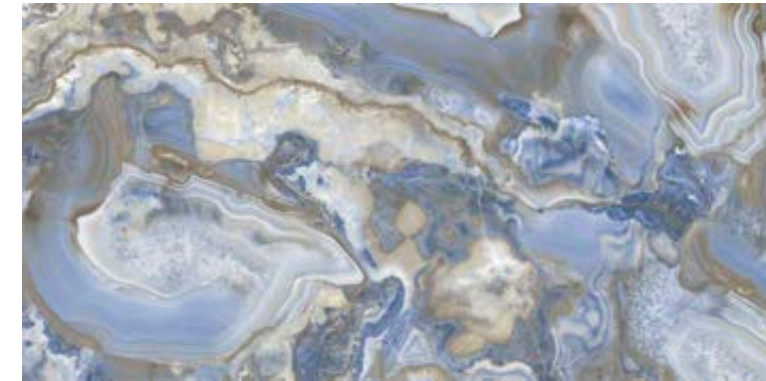

# ICONIC Agata Blue

GRES PORCELLANATO COLORATO IN MASSA  
COLOURED BODY PORCELAIN STONEWARE

**RETTIFICATO**  
RECTIFIED

60x120 | 24"x48"

60x60 | 24"x24"

**WALL** ICONIC | **AGATA BLUE**  
60x120 | 24"x48"

**FLOOR** LAVA | **BIANCO**  
60x120 | 24"x48"