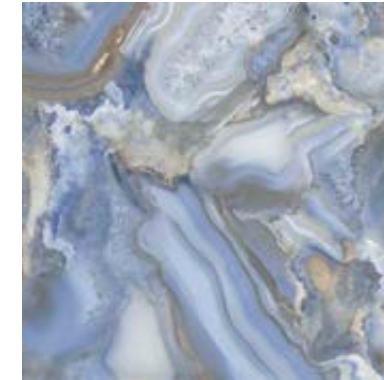

# ICONIC Agata Blue

GRES PORCELLANATO COLORATO IN MASSA  
COLOURED BODY PORCELAIN STONEWARE

**RETTIFICATO**  
RECTIFIED

60x120 | 24"x48"

60x60 | 24"x24"

**WALL** ICONIC | **AGATA BLUE**  
60x120 | 24"x48"

**FLOOR** LAVA | **BIANCO**  
60x120 | 24"x48"